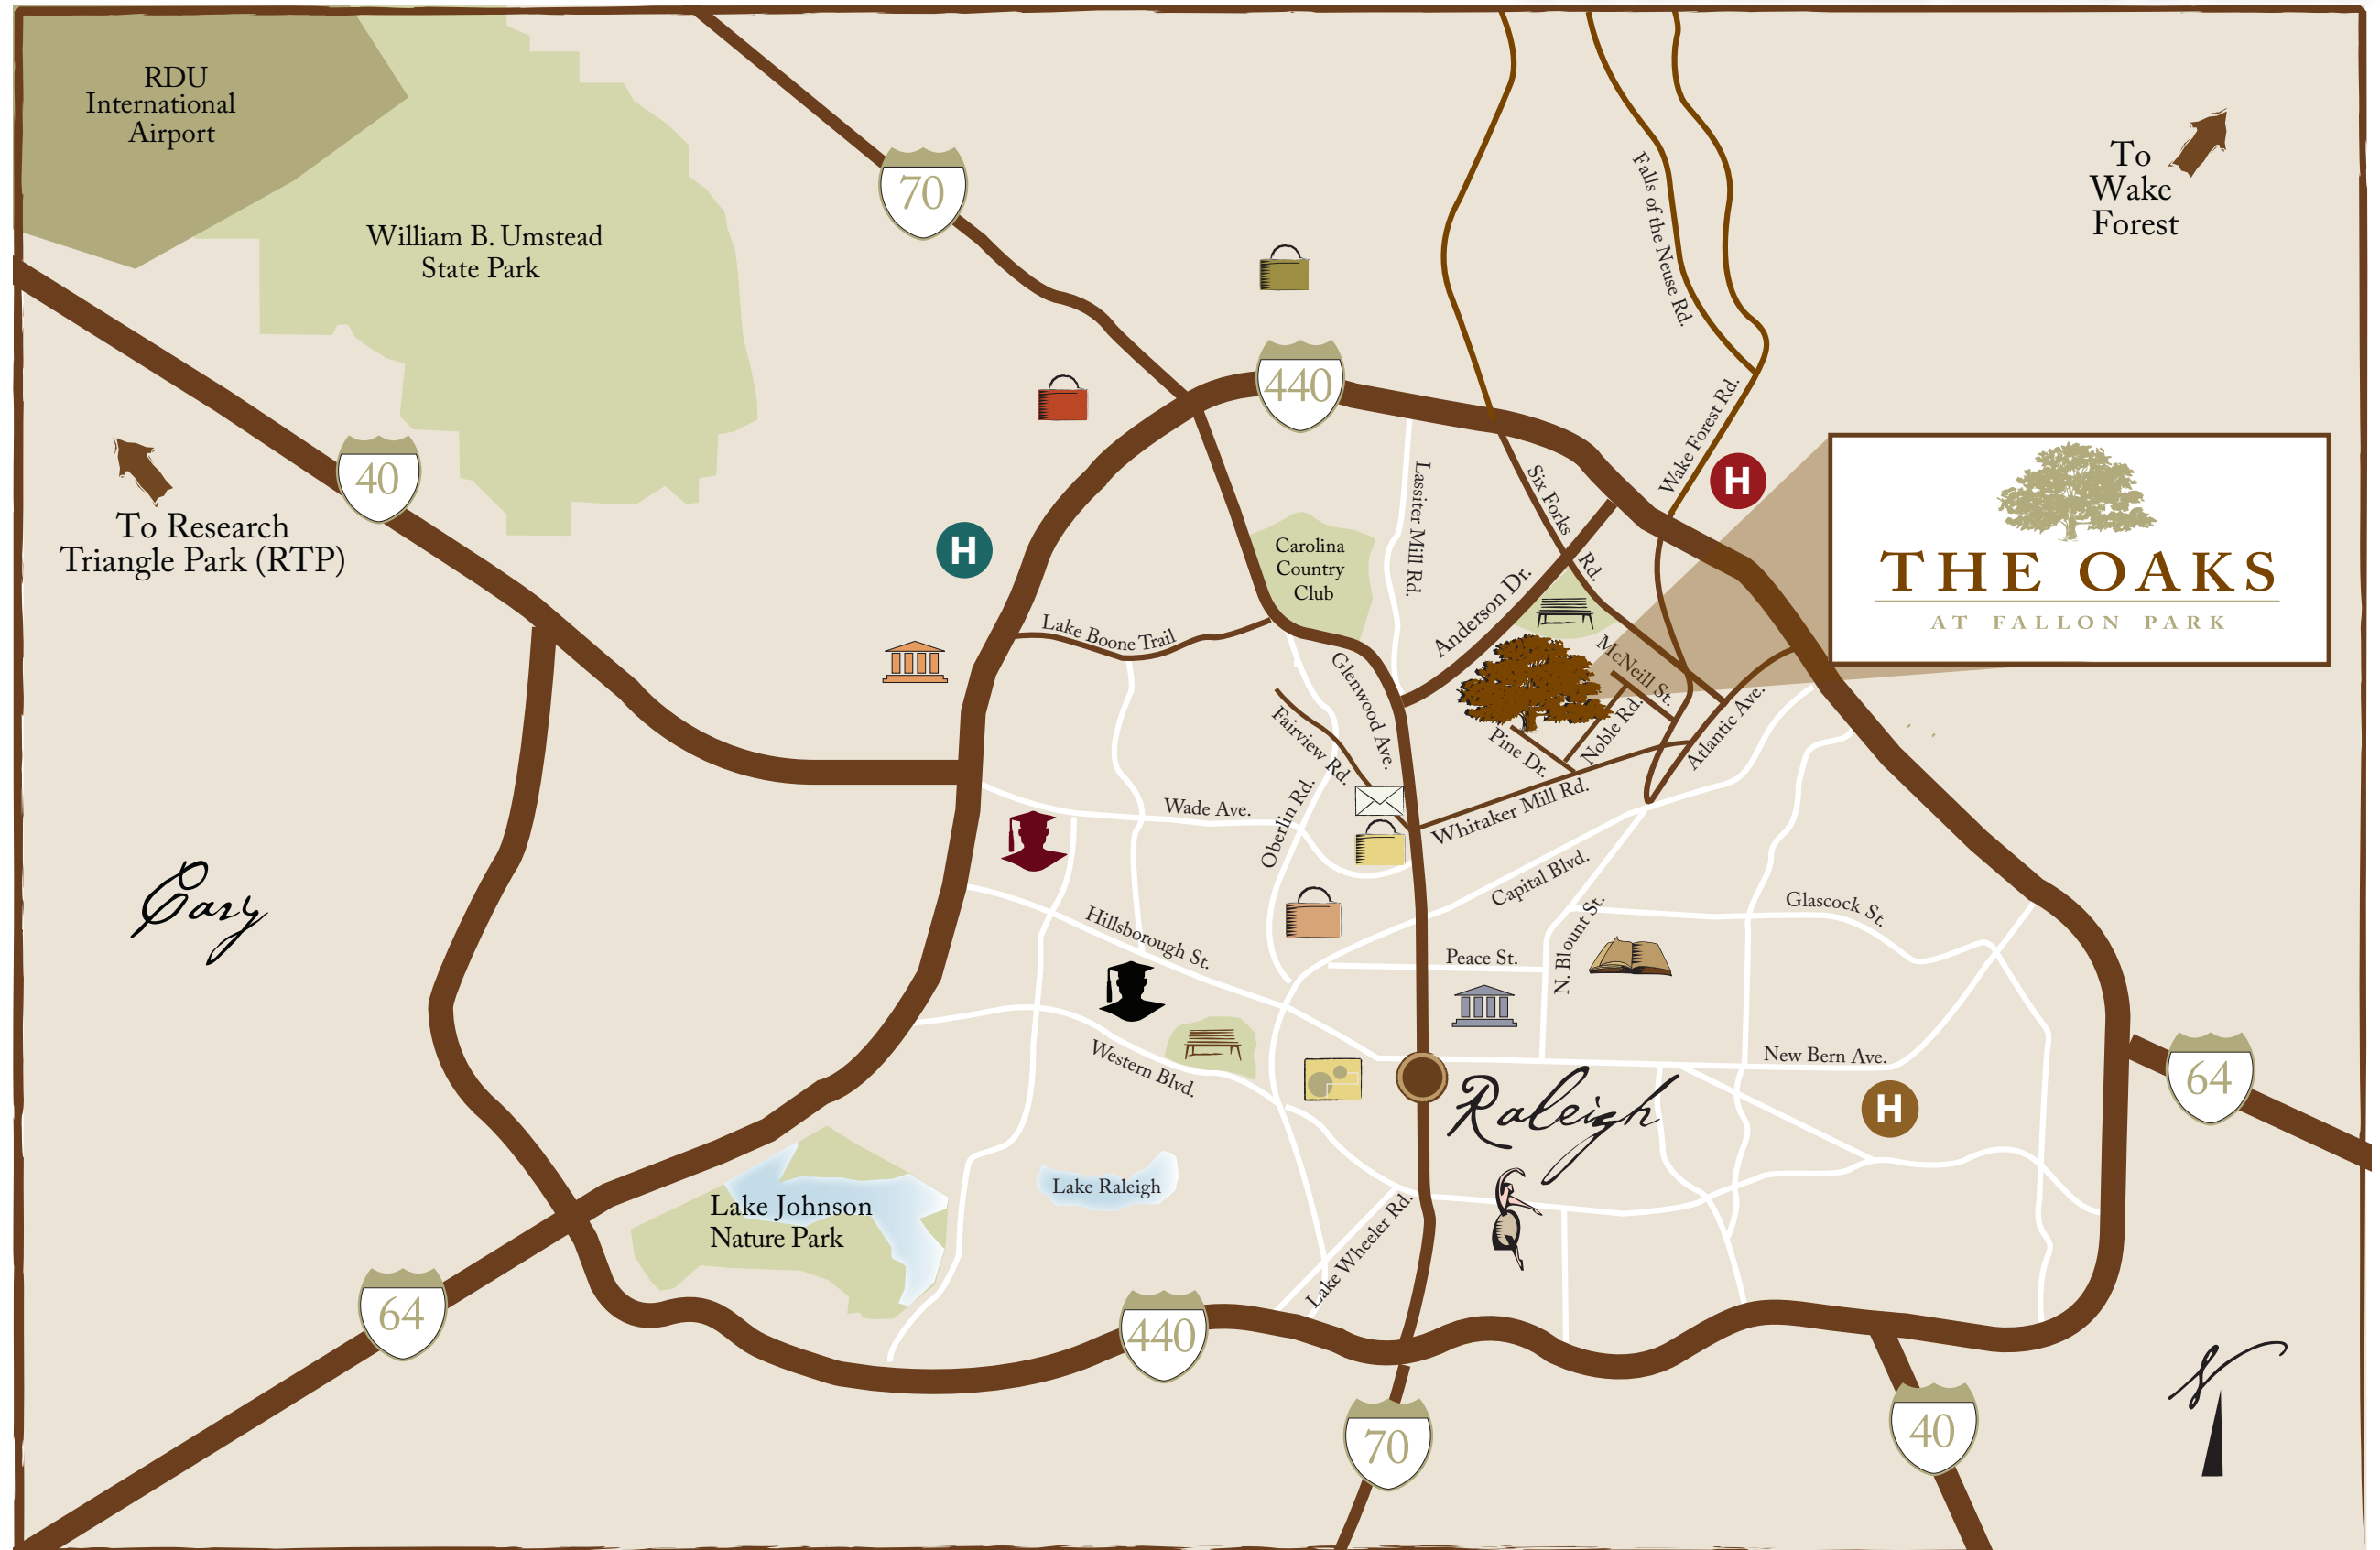

- Cameron Village
- Contemporary Art Museum
- Crabtree Valley Mall
- Duke Health Raleigh Hospital
- Fallon Park
- Five Points Post Office
- Five Points Shopping Area
- Meredith College
- North Carolina Museum of Art
- North Carolina Museum of Natural History
- North Carolina State University
- North Hills
- Pullen Park
- Raleigh Convention & Performing Arts Center
- Rex Hospital
- State of North Carolina Library
- Wake Medical Center

If you have a GPS, please use the following address to find us: 2121 Noble Road, Raleigh, NC 27608. Latitude = 35.811422, Longitude = -78.634443

**Directions:**

From I-440 Beltline: Exit 7A onto Glenwood Ave. heading southeast. Continue on Glenwood Ave. and turn left onto Whitaker Mill Rd. Turn left onto Pine Dr. and right onto Noble Road. End at Oaks at Fallon Park Sales Center.